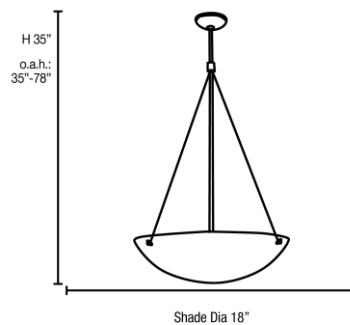

Stock Code: **23072LEDDL-PRZ/WHT**

Collection: Noya

PRODUCT INFORMATION

Base: 23072 Parent: 23072LEDDL-PRZ/WHT
Mounting Type: Ceiling UPC: 641594220834
Finish: Bronze
Diffuser: White

PRODUCT MEASUREMENTS

FIXTURE	BACKPLATE / CANOPY
Length:	Length
Width:	Width:
Diameter 18"	Diameter:
Height: 28"	Height: 1.25"
Extension:	
Overall Height: 30-74"	

TECHNICAL SPECIFICATIONS

SPECIFICATIONS

Frame Material: Steel
Diffuser Material: Glass
Lamping Type: E-26 (Replaceable LED Jbox: Standard
Lamping Base: E-26 Lamp Wattage: 10 W
Lamp Quantity: 4 Total Wattage: 40 W
Voltage: 120v Lamps Included: Yes

Additional Notes:

6, 16, and 22-inch down rods included; Optional 6, 16, and 22-inch down rods available (max 10 feet); 10 feet of cord included; Sloped ceiling adapter included

Project Name: _____

Location: _____

Type: _____

Quantity: _____

Notes: _____

LINE DRAWING

IES FILE

In addition to Access Lighting's purchase and warranty terms and conditions, by signing below or placing an order, you agree that you are authorized to bind the entity placing any order and acknowledge the following: All of sizes and measurements are approximate and all images are for illustrative purposes only. In the event of an inconsistency, the "Product Measurements" section controls. There also may be slight differences in the colors and designs compared to the displayed and printed images.